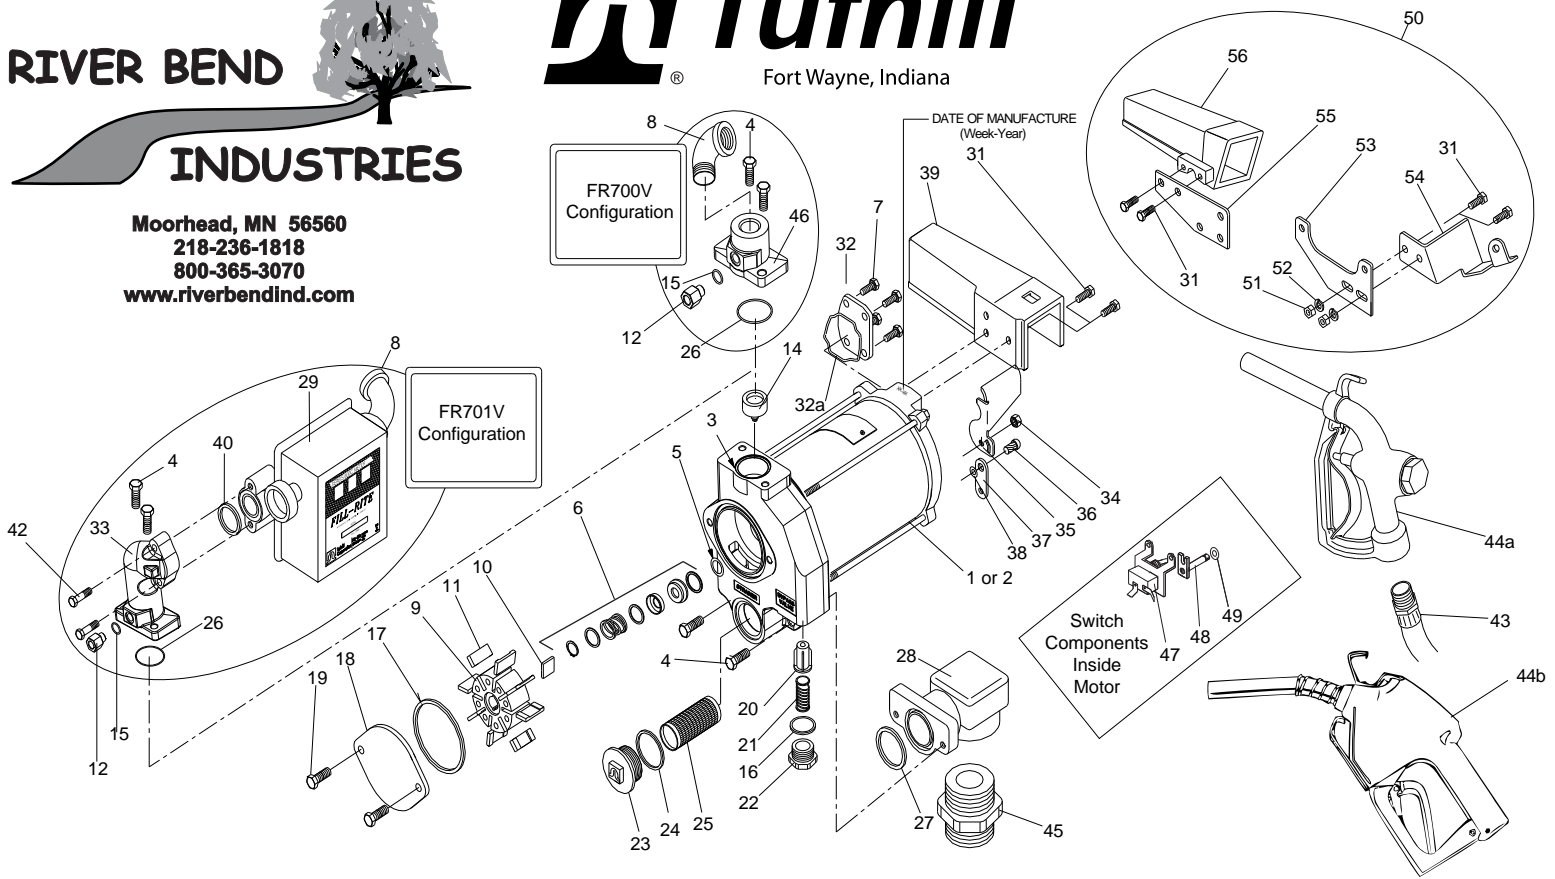

FILL-RITE 700V SERIES PUMP

RIVER BEND

INDUSTRIES

Moorhead, MN 56560
218-236-1818
800-365-3070
www.riverbendind.com

Ref No.	Part No.	Description	Qty.
1	700F2683	Motor - 115V, 60 Hz	1
2	700F2697	Motor - 220V, 50/60 Hz Opt.	
3	700H0126	Pump Housing Included w/items 1 & 2	1
4	704F3700		
5	700F2754	Fiber Seal Slinger	1
6	300KTH0034	Seal Assembly	1
7	700H0640	1/4-20 0.625 HWHMS Zinc Thread	4
8	702F3400	Street Elbow	1
9	700G8380	Rotor	1
10	700F3131	Rotor Key	1
11	700H0534	Vane 700 Molded Carbon Epoxy	8
12	700H0928	Anti-Siphon Valve Assembly	1
14	700F2661	Check Valve Assembly	1
15	1200F6576	O-Ring (included with item 12)	1
16	1200F6455	O-Ring Gasket (Buna -121)	1
17	300F7743	O-Ring Gasket (Buna -236)	1
18	700G7063	Rotor Cover	1
19	300G7296	3/8-16 x .75 HHCS	2
20	700F2762	Poppet	1
21	700F2775	Bypass Spring	1
22	1200F6464	Bypass Cap	1
23	800F4360	Strainer Cover	1
24	800F4380	O-Ring Gasket (Buna -131)	1
25	700F2665	Strainer	1
26	700H0676	O-Ring Fluorocarbon (-030)	1

Ref No.	Part No.	Description	Qty.
27	300F7744	O-Ring Gasket (Buna -224)	1
28	700F2652	Inlet Housing	1
29	807CMK	Meter, Gallon	1
31	600F2220	5/16-18 x .625 HHCS	2
32	700G9000	Junction Box Cover	1
32a	700G9066	Junction Box Gasket	1
33	700H0131	Meter Flange	1
34	700F2950	5/16-18 Lock Nut	1
35	700F6680	Switch Lever	1
36	700F1950	#14 x 5/8 Drive Screw	1
37	700F6814	Locking Link	1
38	5200F1440	1/4 Spring Washer	1
39	700F6673	Nozzle Cover	1
40	700F2800	O-Ring Gasket (Buna -218)	1
42	704F3640	Screw 0.313 18 1.250 HHCS	2
43	700F3135	12' UL Listed Hose 3/4" Buna Static Wire	1
44a	N075UMN11	Nozzle, Manual 3/4" Inlet	1
44b	N075UAU10	Nozzle, Automatic 3/4" Inlet	Opt.
45	700F0651	Tank Adapter	1
46	700H0128	Outlet Flange	1
47	1200F3170	Line Switch (Included w/items 1 & 2)	1
48	700F3149	Switch Shaft Assembly (Included w/items 1 & 2)	1
49	700F3167	5/16 Spring Washer (Included w/items 1 & 2)	1