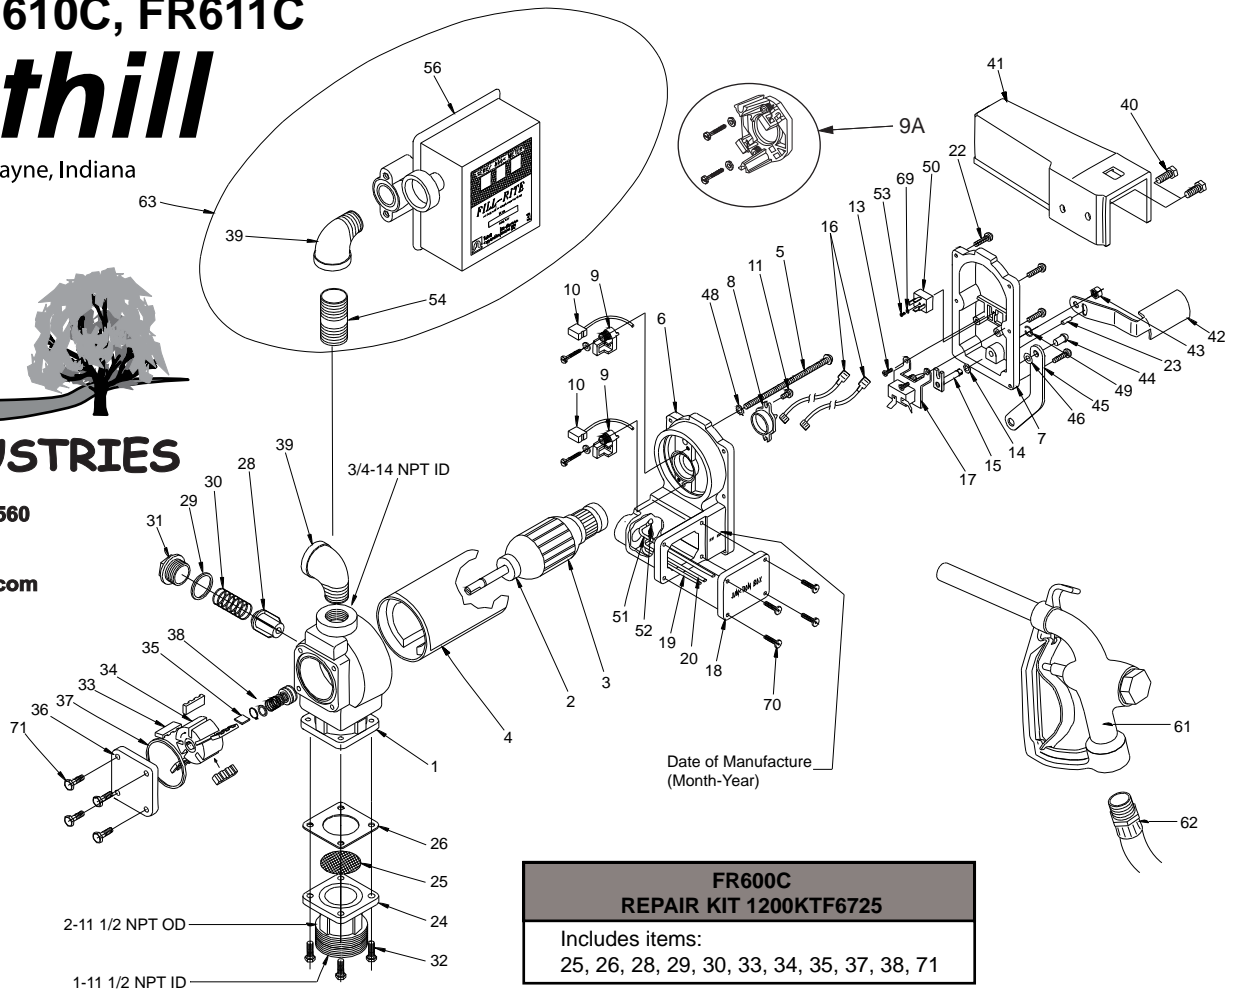

TOLL FREE CUSTOMER CARE NUMBER
800 634 2695

FR600C
REPAIR KIT 1200KTF6725
Includes items:
25, 26, 28, 29, 30, 33, 34, 35, 37, 38, 71

ITM NO.	PART NO.	DESCRIPTION	MATERIAL OF CONSTRUCTION	QTY.
1	1200F6423	Pump Housing (FR600)	Cast iron	1
	1200G7513	Pump Housing (FR600C)	Cast iron	
2	1200F6545	Ball Bearing		2
3	600F7349	Armature Assembly, 115V (Includes item 2)	Steel (shaft)	1
4	1200F6526	Motor Frame and Magnet Ass.		1
5	1200F6475	1/4-20 x 5 Thru-Bolt		2
6	400G7360	Motor Casting (Includes items 19,20,51,52)		1
7	1200F7424	Switch Plate with Bushing (Includes items 23,44,45 & 46)		1
8	400F7287	Thermal Protector, 115V		1
9	NA	Brush Holder Assembly (Replaced by 9A)		
9A	1200F7239	Brush Holder Assembly		1
10	400F7288	Brush Assembly		2
11	VP1400F8821	#8-1 8 X 1/2 Torx		1
13	VP1400F8820	#8-32 X 3/8" Torx		2
14	700F3167	5/16 Spring Washer		1
15	700F3149	Switch Shaft Assembly		1
16	400F7295	Hot Wire		2
17	1200F3170	Line Switch		1
18	1200F6527	Junction Box Cover		1
19	700F8501	Wire lead -Black (Included w/item 6)		1
20	700F8504	Wire lead -White (Included w/item 6)		1
22	VP1400F8823	10-24 x 3/4 Torx		6
23	1200F6650	5/32 x 1/2 Pin (Included with item 7)		1
24	1200F6465	Inlet Flange	Cast iron	1
25	100F0760	Screen	Stainless steel	1
26	100F0790	Inlet Gasket	Cork/buna	1
28	1200F2756	Bypass Valve	Polyester, Buna-n	1
29	1200F6455	Bypass Gasket (-121)	Buna-N	1
30	1200F2775	Bypass Spring	Stainless steel	1
31	1200F6464	Bypass Cap	Steel	1
32	1200F6721	1/4 - 20 x 3/4 HHCS		4
33	1200G9485	Vane	Bronze	5
34	1200G8881	Rotor	Bronze	1
35	1200F6440	Rotor Key	Fiber	1