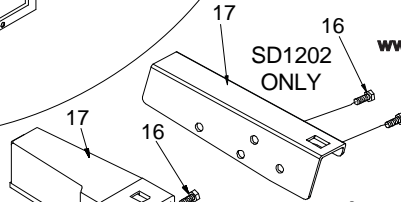

REPAIR KIT 4200KTF8739
Includes Items
2,3,4,5,6,9,10,11,12,13,14