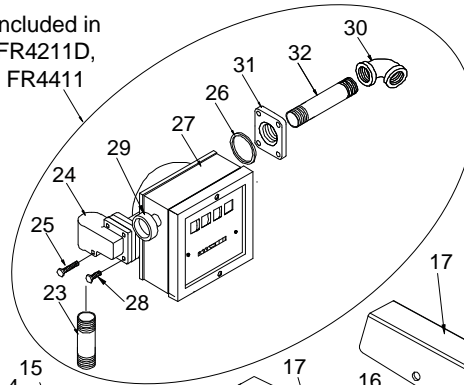

Models: FR1205C, FR1210C, FR1211C, FR2410C, FR2411C,  
FR4210D, FR4211D, FR4410, FR4411,  
FR610C, FR611C, **SD1202, SD602, SD602A** See Note  
**PARTS LIST**

Fort Wayne, Indiana  
Included in FR1211C,  
FR2411C, FR611C

Included in  
FR4211D,  
FR4411

Moorhead, MN 56560  
218-236-1818  
800-365-3070  
www.riverbendind.com

**REPAIR KIT 4200KTF8739**  
Includes Items  
2,3,4,5,6,9,10,11,12,13,14

12/24V ONLY

3/4-14 NPT ID  
1-11 1/2 NPT ID

2-11 1/2 NPT OD

1-11 1/2 NPT ID

Date of Manufacture can be found  
on the motor nameplate.

**BioDiesel Conversion Kit 1200KTG9181**  
Includes Items  
3, 4 (Rubber Only), 5, 13  
in Fluorocarbon Elastomers