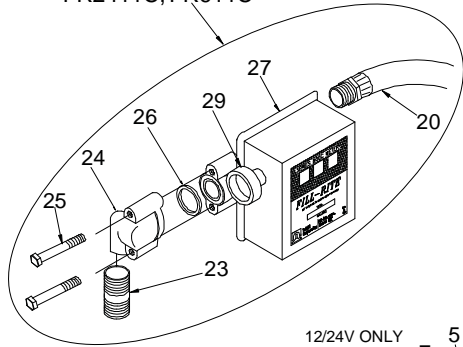

Models: FR1205C, FR1210C, FR1211C, FR2410C, FR2411C,  
FR4210D, FR4211D, FR4410, FR4411,  
FR610C, FR611C, **SD1202, SD602, SD602A** See Note  
**PARTS LIST**

Fort Wayne, Indiana  
Included in FR1211C,  
FR2411C, FR611C

Included in  
FR4211D,  
FR4411

Moorhead, MN 56560  
218-236-1818  
800-365-3070  
www.riverbendind.com

**REPAIR KIT 4200KTF8739**  
Includes Items  
2,3,4,5,6,9,10,11,12,13,14

12/24V ONLY

3/4-14 NPT ID  
1-11 1/2 NPT ID

2-11 1/2 NPT OD

1-11 1/2 NPT ID

Date of Manufacture can be found  
on the motor nameplate.

**BioDiesel Conversion Kit 1200KTG9181**  
Includes Items  
3, 4 (Rubber Only), 5, 13  
in Fluorocarbon Elastomers