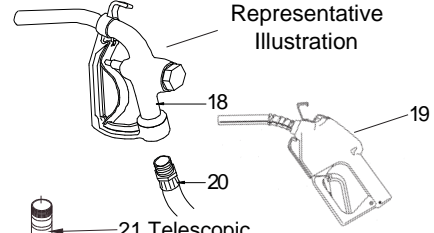

REPAIR KIT 4200KTF8739
Includes Items
2,3,4,5,6,9,10,11,12,13,14