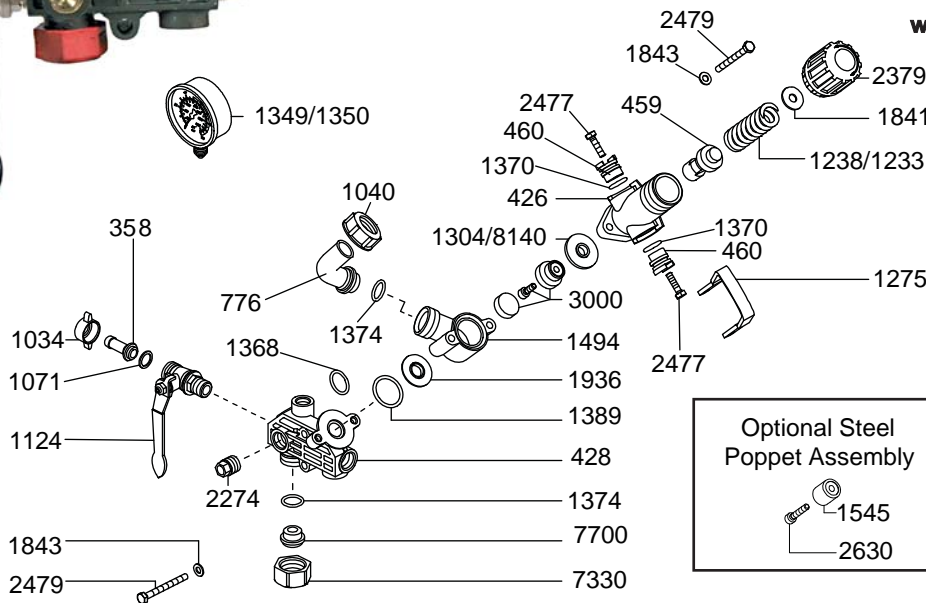

# 6010.24 & 6010.24/LP Control Unit

## Parts List

Moorhead, MN 56560  
 218-236-1818  
 800-365-3070  
[www.riverbendind.com](http://www.riverbendind.com)

REF #	PART #	DESCRIPTION	QTY
358	0202.19	1/2" Hose Barb	2
426	0204.40	Valve Body	1
428	0204.48	Main Body	1
459	0205.10	Valve Cylinder	1
460	0205.11	Valve Cylinder Cam	2
776	0254.04	Bypass Elbow Hose Barb	1
1034	0604.09	Discharge Barb Nut	2
1040	0604.26	Bypass Barb Nut	1
1071	0605.05	Gasket	2
1124	0608.45	Ball Valve	2
1233	0901.24	580 PSI Spring (for 6010.24)	1
1238	0901.47	300 PSI Spring (for 6010.24/LP)	1
1275	0902.25	Dump Valve Lever	1
*1304	0903.26	Diaphragm	1
1349	GG-350	Gauge (for 6010.24/LP)	1
1350	GG-1000	Gauge	1
*1368	1101.04	O-Ring	1

REF #	PART #	DESCRIPTION	QTY
*1370	1101.06	O-Ring	2
1374	1101.12	O-Ring	2
*1389	1101.41	O-Ring	1
1494	1203.33	R.V . Body	1
1545	1204.19	Steel Poppet (Optional)	1
1841	1403.06	Washer	1
1843	1403.07	Washer	4
*1936	1501.23	Seat	1
2274	1603.44	Plug	2
2379	1801.17	Adjustment Knob	1
2477	1808.10	Bolt	2
2479	1804.74	Bolt	4
2630	1810.01	Bolt, Stainless Steel (Optional)	1
*3000	8701.04	Urethane Poppet Assembly	1
7330	0604.29	Nut	1
7700	1603.22	Plug	1
8140	0903.42	Diaphragm, Viton (Optional)	1

\* Parts Included in Repair Kit (with Urethane Poppet) #8701.10. Also available with Steel Poppet - Repair Kit #8701.02.