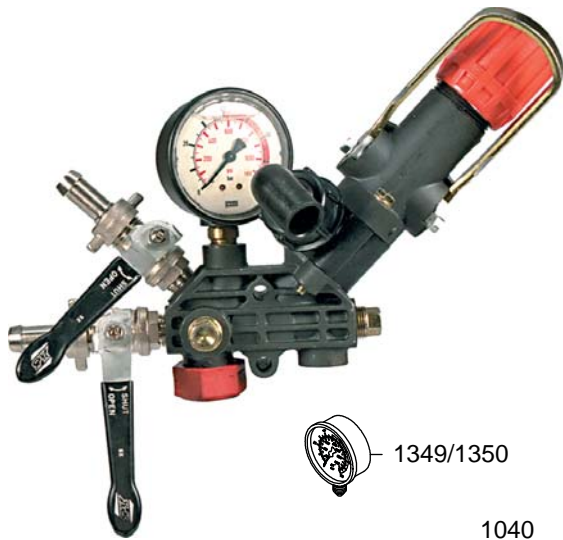

# 6010.24 & 6010.24/LP Control Unit

## Parts List

Moorhead, MN 56560  
 218-236-1818  
 800-365-3070  
[www.riverbendind.com](http://www.riverbendind.com)

REF #	PART #	DESCRIPTION	QTY
358	0202.19	1/2" Hose Barb	2
426	0204.40	Valve Body	1
428	0204.48	Main Body	1
459	0205.10	Valve Cylinder	1
460	0205.11	Valve Cylinder Cam	2
776	0254.04	Bypass Elbow Hose Barb	1
1034	0604.09	Discharge Barb Nut	2
1040	0604.26	Bypass Barb Nut	1
1071	0605.05	Gasket	2
1124	0608.45	Ball Valve	2
1233	0901.24	580 PSI Spring (for 6010.24)	1
1238	0901.47	300 PSI Spring (for 6010.24/LP)	1
1275	0902.25	Dump Valve Lever	1
*1304	0903.26	Diaphragm	1
1349	GG-350	Gauge (for 6010.24/LP)	1
1350	GG-1000	Gauge	1
*1368	1101.04	O-Ring	1

REF #	PART #	DESCRIPTION	QTY
*1370	1101.06	O-Ring	2
1374	1101.12	O-Ring	2
*1389	1101.41	O-Ring	1
1494	1203.33	R.V . Body	1
1545	1204.19	Steel Poppet (Optional)	1
1841	1403.06	Washer	1
1843	1403.07	Washer	4
*1936	1501.23	Seat	1
2274	1603.44	Plug	2
2379	1801.17	Adjustment Knob	1
2477	1808.10	Bolt	2
2479	1804.74	Bolt	4
2630	1810.01	Bolt, Stainless Steel (Optional)	1
*3000	8701.04	Urethane Poppet Assembly	1
7330	0604.29	Nut	1
7700	1603.22	Plug	1
8140	0903.42	Diaphragm, Viton (Optional)	1

\* Parts Included in Repair Kit (with Urethane Poppet) #8701.10. Also available with Steel Poppet - Repair Kit #8701.02.