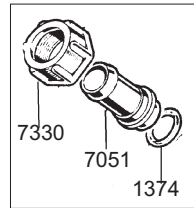

## Parts List

Moorhead, MN 56560  
218-236-1818  
800-365-3070  
www.riverbendind.com

Mounting bracket for 6010.26

Inlet Assembly for 6010.26

Inlet Fitting for 6010.25

REF#	PART #	DESCRIPTION	QTY	REF #	PART #	DESCRIPTION	QTY
358	0202.19	1/2' Hose Barb	2	1374	1101.12	O-Ring	1
426	0204.40	Valve Body	1	*1389	1101.41	O-Ring	1
428/S	0204.48/TP	Main Body (Universal Control Only)	1	1494	1203.33	R.V . Body	1
459	0205.10	Valve Cylinder	1	1545	1204.19	Steel Poppet (Optional)	1
460	0205.11	Valve Cylinder Cam	2	1841	1403.06	Washer	1
776	0254.04	Bypass Elbow Hose Barb	1	1843	1403.07	Washer	4
1034	0604.09	Discharge Barb Nut	2	*1936	1501.23	Seat	1
1040	0604.26	Bypass Barb Nut	1	2251	1603.70	Plug	2
1071	0605.05	Gasket	2	2379	1801.17	Adjustment Knob	1
1124	0608.45	Ball valve	2	2477	1808.10	Bolt	2
1233	0901.24	Spring (HP)	1	2479	1804.74	Bolt	2
1238	0901.47	300 PSI Spring	1	2630	1810.01	Bolt, Stainless Steel (Optional)	1
1275	0902.25	Dump Valve Lever	1	*3000	8701.04	Urethane Poppet	1
*1304	0903.26	Diaphragm	1	7051	0202.69	Hose Barb	1
1349	GG-350	Gauge	1	7330	0604.29	Nut	1
1350	GG-1000	Gauge (HP)	1	8140	0903.42	Diaphragm, Viton (Optional)	1
*1370	1101.06	O-Ring	2	9999	1603.99	3/4" B.S.P . Plug (Universal Control only)	1

\* Parts Included in Repair Kit (with Urethane Poppet) #8701.10.  
Also available with Steel Poppet - Repair Kit #8701.02.