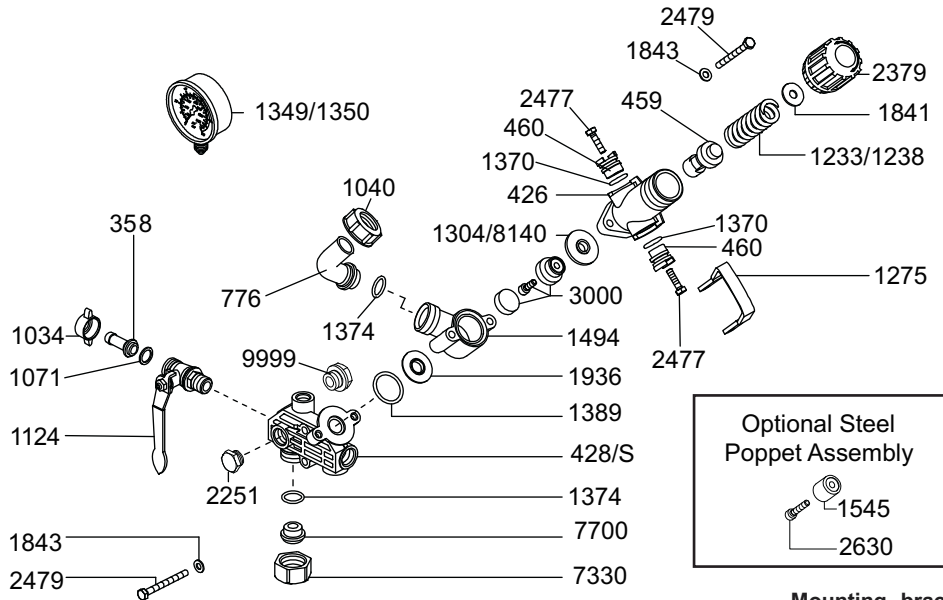

# 6010.25 (/HP) & 6010.26(/HP)

## Parts List

Moorhead, MN 56560  
218-236-1818  
800-365-3070  
www.riverbendind.com

Mounting bracket for 6010.26

Inlet Assembly for 6010.26

Inlet Fitting for 6010.25

REF#	PART #	DESCRIPTION	QTY	REF #	PART #	DESCRIPTION	QTY
358	0202.19	1/2' Hose Barb	2	1374	1101.12	O-Ring	1
426	0204.40	Valve Body	1	*1389	1101.41	O-Ring	1
428/S	0204.48/TP	Main Body (Universal Control Only)	1	1494	1203.33	R.V . Body	1
459	0205.10	Valve Cylinder	1	1545	1204.19	Steel Poppet (Optional)	1
460	0205.11	Valve Cylinder Cam	2	1841	1403.06	Washer	1
776	0254.04	Bypass Elbow Hose Barb	1	1843	1403.07	Washer	4
1034	0604.09	Discharge Barb Nut	2	*1936	1501.23	Seat	1
1040	0604.26	Bypass Barb Nut	1	2251	1603.70	Plug	2
1071	0605.05	Gasket	2	2379	1801.17	Adjustment Knob	1
1124	0608.45	Ball valve	2	2477	1808.10	Bolt	2
1233	0901.24	Spring (HP)	1	2479	1804.74	Bolt	2
1238	0901.47	300 PSI Spring	1	2630	1810.01	Bolt, Stainless Steel (Optional)	1
1275	0902.25	Dump Valve Lever	1	*3000	8701.04	Urethane Poppet	1
*1304	0903.26	Diaphragm	1	7051	0202.69	Hose Barb	1
1349	GG-350	Gauge	1	7330	0604.29	Nut	1
1350	GG-1000	Gauge (HP)	1	8140	0903.42	Diaphragm, Viton (Optional)	1
*1370	1101.06	O-Ring	2	9999	1603.99	3/4" B.S.P . Plug (Universal Control only)	1

\* Parts Included in Repair Kit (with Urethane Poppet) #8701.10.  
Also available with Steel Poppet - Repair Kit #8701.02.