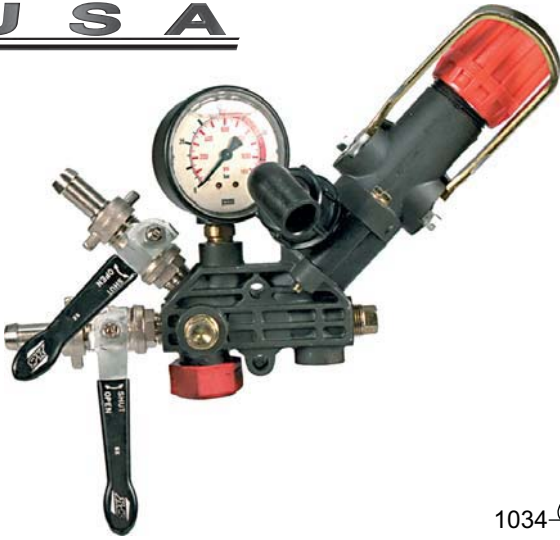

# 6010.25 (/HP) & 6010.26(/HP)

## Parts List

Moorhead, MN 56560  
218-236-1818  
800-365-3070  
www.riverbendind.com

Mounting bracket for 6010.26

Inlet Assembly for 6010.26

Inlet Fitting for 6010.25

REF#	PART #	DESCRIPTION	QTY	REF #	PART #	DESCRIPTION	QTY
358	0202.19	1/2' Hose Barb	2	1374	1101.12	O-Ring	1
426	0204.40	Valve Body	1	*1389	1101.41	O-Ring	1
428/S	0204.48/TP	Main Body (Universal Control Only)	1	1494	1203.33	R.V . Body	1
459	0205.10	Valve Cylinder	1	1545	1204.19	Steel Poppet (Optional)	1
460	0205.11	Valve Cylinder Cam	2	1841	1403.06	Washer	1
776	0254.04	Bypass Elbow Hose Barb	1	1843	1403.07	Washer	4
1034	0604.09	Discharge Barb Nut	2	*1936	1501.23	Seat	1
1040	0604.26	Bypass Barb Nut	1	2251	1603.70	Plug	2
1071	0605.05	Gasket	2	2379	1801.17	Adjustment Knob	1
1124	0608.45	Ball valve	2	2477	1808.10	Bolt	2
1233	0901.24	Spring (HP)	1	2479	1804.74	Bolt	2
1238	0901.47	300 PSI Spring	1	2630	1810.01	Bolt, Stainless Steel (Optional)	1
1275	0902.25	Dump Valve Lever	1	*3000	8701.04	Urethane Poppet	1
*1304	0903.26	Diaphragm	1	7051	0202.69	Hose Barb	1
1349	GG-350	Gauge	1	7330	0604.29	Nut	1
1350	GG-1000	Gauge (HP)	1	8140	0903.42	Diaphragm, Viton (Optional)	1
*1370	1101.06	O-Ring	2	9999	1603.99	3/4" B.S.P . Plug (Universal Control only)	1

\* Parts Included in Repair Kit (with Urethane Poppet) #8701.10.  
Also available with Steel Poppet - Repair Kit #8701.02.