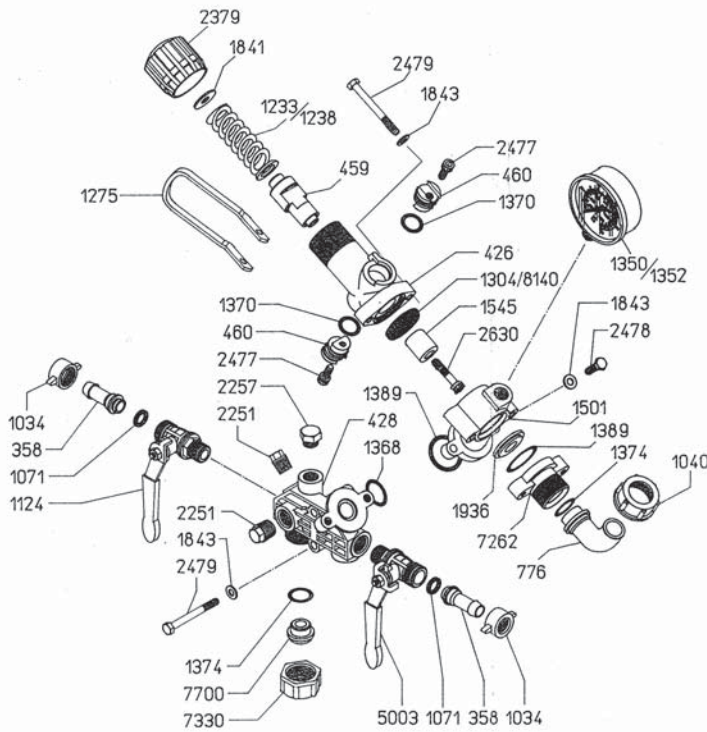

6047.06 & 6047.06/LP

Parts List

Moorhead, MN 56560
 218-236-1818
 800-365-3070
www.riverbendind.com

REF#	PA RT #	DESCRIPTION	QTY
358	0202.19	1/2" Hose Barb	2
426	0204.40	Valve Body	1
428	0204.48	Main Body	1
459	0205.10	Valve Cylinder	1
460	0205.11	Valve Cylinder Cam	2
776	0254.04	Bypass Elbow Hose Barb	1
1034	0604.09	Dischar ge Barb Nut	2
1040	0604.26	Bypass Barb Nut	1
1071	0605.05	Gasket	2
1124	0608.45	Ball Valve (Left)	1
1233	0901.24	Spring (6047.06)	1
1238	0901.47	Spring, 300 (6047.06/LP)	1
1275	0902.25	Dump Valve Lever	1
*1304	0903.26	Diaphragm	1
1350	GG-1000	Gauge (6047.06)	1
1352	GG-350	Gauge (6047.06/LP)	1
*1368	1101.04	O-Ring	1
*1370	1101.06	O-Ring	2
1374	1101.12	O-Ring	1
*1389	1101.41	O-Ring	2
1501	1203.40	Adapter Flange	1
*1545	1204.19	Poppet (Steel)	1
1841	1403.06	Washer	1
1843	1403.07	Washer	6
*1936	1501.23	Seat	1
2251	1603.02	Plug	2
2257	1603.14	Plug	1
2379	1801.17	Adjustment Knob	1
2477	1808.10	Bolt	2
2478	1804.68	Bolt	2
2479	1804.74	Bolt	4
*2630	1810.01	S.S. Bolt	1
5003	0608.46	Ball Valve (Right)	1
7262	0508.07	Bypass Flange	1
7330	0604.29	Nut	1
7700	1603.22	Plug	1
8140	0904.32	Diaphragm, Viton (Optional)	1

* Parts Included in Repair Kit #8701.02.

Note : 8701.02 is the only repair kit to be used in this control unit.