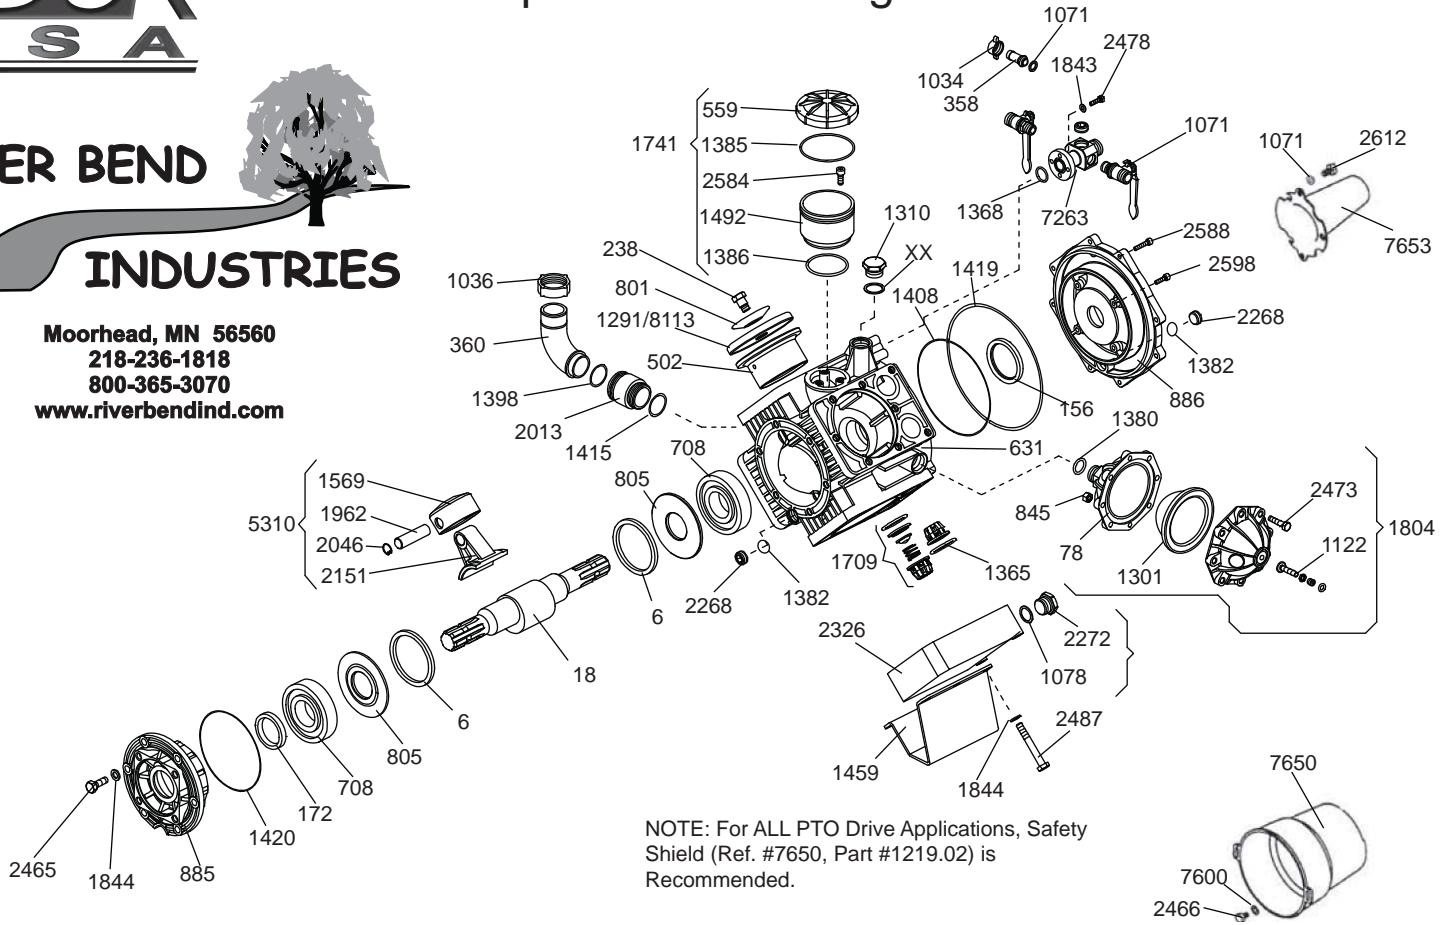

KAPPA-150/CC

Exploded View Diagram and Parts List

RIVER BEND

INDUSTRIES

Moorhead, MN 56560
218-236-1818
800-365-3070
www.riverbendind.com

NOTE: For ALL PTO Drive Applications, Safety Shield (Ref. #7650, Part #1219.02) is Recommended.

REF#	PART#	DESCRIPTION	QTY	REF#	PART#	DESCRIPTION	QTY
6	0001.08	Retainer Ring	2	1408	1101.63	O-Ring	1
18	0002.65	Crankshaft	1	1415	1101.77	O-Ring	1
78	0003.10	Lower Accumulator	1	1419	1101.80	O-Ring	1
156	0007.02	Seal	1	1420	1101.71	O-Ring	1
172	0007.34	Seal	1	1459	1202.36	Mounting Rails	2
238	0102.03	Diaphragm Bolt	4	1492	1203.30	Oil Reservoir	1
360	0202.84	Suction Elbow	1	1569	1205.06	Piston	4
502	0206.29	Piston Sleeve	4	1709	6006.08	Valve Assembly	8
558	0208.21	Accumulator Head	1	1741	6033.02	Oil Reservoir Assembly	1
559	0208.22	Oil Cap	1	1804	6031.02	Accumulator Assembly	1
631	0209.33	Pump Body	1	1844	1403.09	Washer	26
708	0214.16	Bearing	2	1845	1403.10	Washer	2
747	0218.01	Air Valve Cap	1	1962	1502.01	Connecting Rod Pin	4
801	0301.07	Retainer Washer	4	2013	1504.04	Nipple	1
805	0301.34	Washer	2	2046	1506.02	Snap Ring	8
845	0303.01	Nut	8	2151	1519.17	Connecting Rod	4
885	0501.81	Bearing Retainer	1	2268	1603.32	Body Plug	2
886	0501.80	Body Flange	1	2272	1603.A3	Head Plug brass	8
937	0508.03	3/4" MNPT Outlet	1	2326	1604.51	Head	4
1036	0604.48	Suction Nut, Brass	1	2465	1804.03	Bolt	6
1078	0605.42	Aluminum Gasket	8	2466	1804.06	Bolt	2
1122	0608.16	Air Valve Assembly	1	2473	1804.54	Bolt	8
1291	0903.02	Piston Diaphragm (BUNA-N) optional	4	2487	1804.25	Bolt	32
*1301	0903.16	Accumulator Diaphragm	1	2584	1805.06	Bolt	3
1310	1001.04	3/4" Adapter Fitting	1	2588	1805.21	Bolt	8
*1365	1101.01	O-Ring	8	2598	1805.31	Bolt	4
1368	1101.04	O-Ring	1	2612	1805.47	Bolt	2
1376	1101.16	O-Ring	1	5310	6015.36	Piston/Rod Assembly	4
1380	1101.25	O-Ring	1	7600	1403.36	Washer	2
1382	1101.29	O-Ring	2	7650	1219.02	PTO Safety Shield, optional	1
1385	1101.32	O-Ring	1	7653	1219.15	Thru-Shaft Protector	1
1386	1101.33	O-Ring	1	*8113	0903.34	Piston Diaphragm (DESMOPAN) Std	4
1398	1101.42	O-Ring	1				

* Parts Included in Diaphragm Repair Kit - #8700.22. (Also available in Buna-N - #8700.21.)