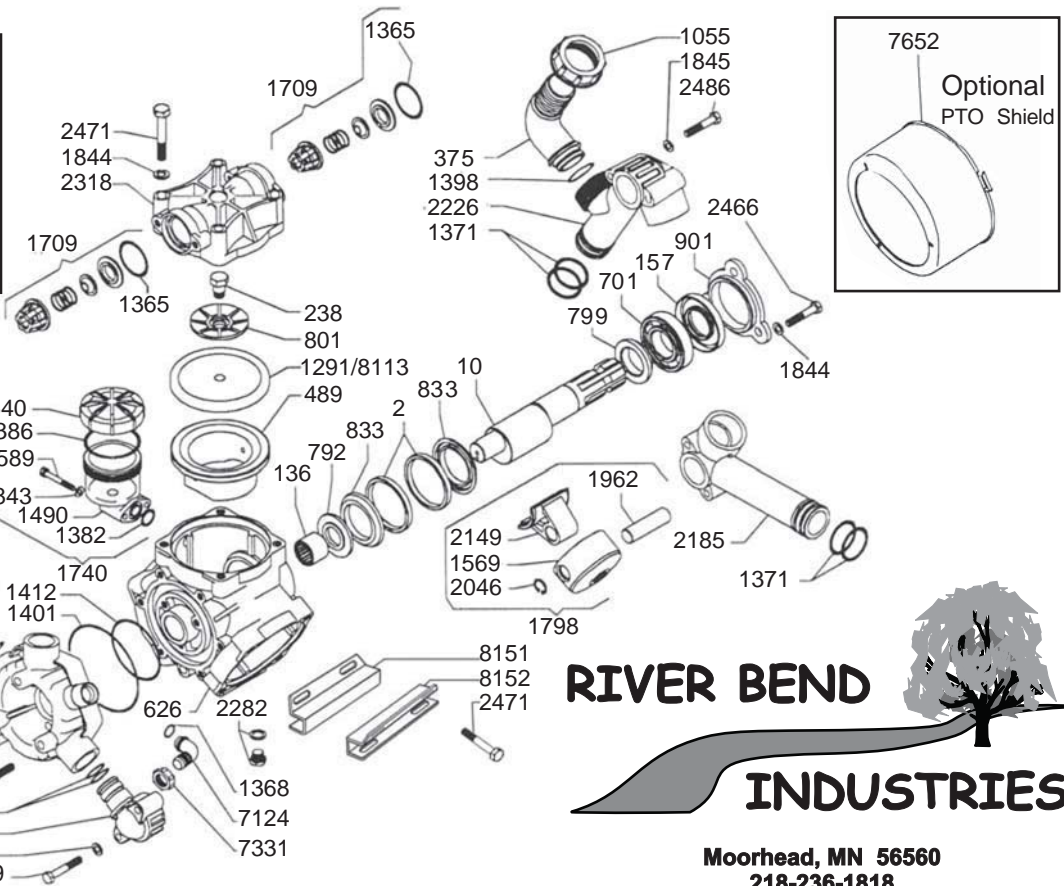

RO-106/C & RO-121/C

Exploded View Diagram and Parts List

RO-110/C &
RO-130/C PUMPS
Require 30 oz.
UDOR LUBE,
or SAE 30W
Non-detergent Oil

RIVER BEND
INDUSTRIES

Moorhead, MN 56560
218-236-1818
800-365-3070
www.riverbendind.com